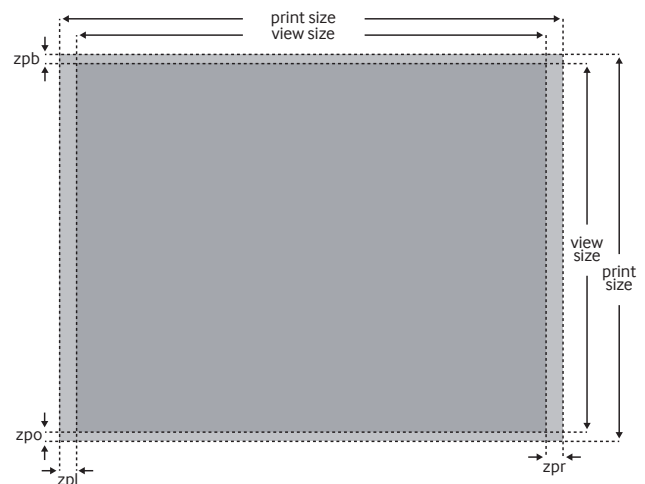

Screen sizes and resolutions

Our portfolio consist of more than 170 digital and conventional screens with various resolutions. By adjusting your campaign to the right specifications you can get the best out of your campaign on every screen. Follow the specifications below. If you need any help contact us via the Account manager

Size code 1080-2

Delivery specification

Submission of artwork

Please submit your artwork as Adobe pdf through our website: <https://artwork.oceanoutdoor.nl/>.

Attention!

Keep the following into account when making your artwork:

1. Your background colour / image must have the print size dimensions.
2. Ensure that all text and logos remain within the dimensions.
3. Text must have a font size of 180 pt. (45mm 1:10) Preferably larger.
4. Do not use more than 8 words. Make sure that all text is converted to outlines..
5. Do not use scannable objects in the layout.
6. Make sure that all colours are in CMYK mode (EC range) and enclosed in the PDF.
CMYK Black composition: c86, m85, y79, k100.
PMS colour codes will be used as a reference.
7. Transparency must be flattened.
8. Do not use printer marks (for example crop marks, bleed marks and colour bars) in the artwork.
9. Save/export/publish the artwork as PDF with preset PDF/X1-a:2001 or use the Adobe Joboptions.
10. File size maximum 50 Mb.
11. State the size code (at the top of this page) in the file name.
12. Submit your artwork at least 14 business days prior to the start of the campaign. Later submission results in delay of installation and adds additional costs.
13. Layout resolution scale 1:10 200-300 dpi.
14. No colour combinations / designs that resemble traffic signs.

Artwork measurements

■ view size ■ print size

NB: Drawing is approximate only and therefore can differ in proportions from the indicated dimensions

Dimensions in mm

view size	B	11650	H	8860
print size	B	12104	H	9304
zpb			H	222
zpl	B	227		
zpr	B	227		
zpo			H	222