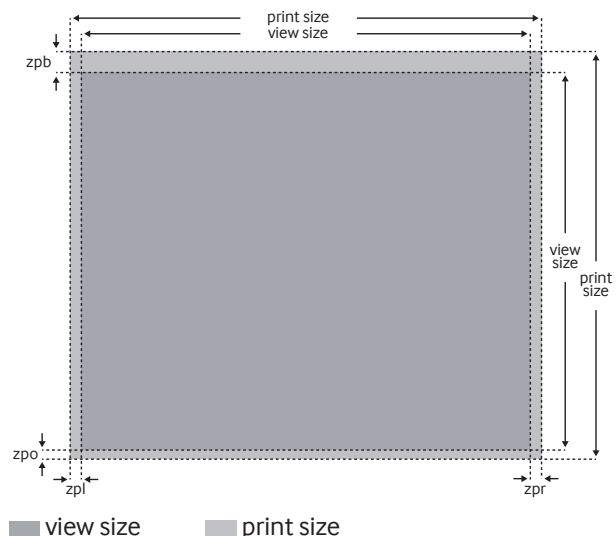

Screen sizes and resolutions

Our portfolio consist of more than 170 digital and conventional screens with various resolutions. By adjusting your campaign to the right specifications you can get the best out of your campaign on every screen. Follow the specifications below. If you need any help contact us via the Account manager

1. Your background colour / image must have the print size dimensions.
2. Ensure that all text and logos remain within the dimensions.
3. Text must have a font size of 180 pt. (45mm 1:10) Preferably larger.
4. Do not use more than 8 words. Make sure that all text is converted to outlines..
5. Do not use scannable objects in the layout.
6. Make sure that all colours are in CMYK mode (EC range) and enclosed in the PDF.
CMYK Black composition: c86, m85, y79, k100.
PMS colour codes will be used as a reference.
7. Transparency must be flattened.
8. Do not use printer marks (for example crop marks, bleed marks and colour bars) in the artwork.
9. Save/export/publish the artwork as PDF with preset PDF/X1-a:2001 or use the Adobe Joboptions.
10. File size maximum 50 Mb.
11. State the size code (at the top of this page) in the file name.
12. Submit your artwork at least 14 business days prior to the start of the campaign. Later submission results in delay of installation and adds additional costs.
13. Layout resolution scale 1:10 200-300 dpi.
14. No colour combinations / designs that resemble traffic signs.

Artwork measurements

NB: Drawing is approximate only and therefore can differ in proportions from the indicated dimensions

Dimensions in mm

view size	B	11754	H	9883
print size	B	11854	H	10250
zpb			H	317
zpl	B	50		
zpr	B	50		
zpo			H	50