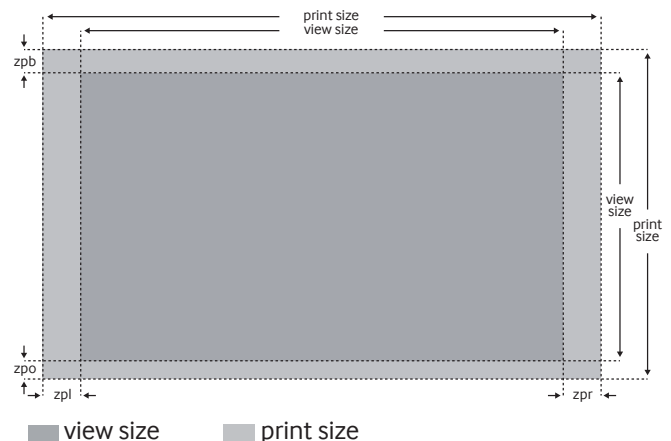

Screen sizes and resolutions

Our portfolio consist of more than 170 digital and conventional screens with various resolutions. By adjusting your campaign to the right specifications you can get the best out of your campaign on every screen. Follow the specifications below. If you need any help contact us via the Account manager

Size code 107-2

Delivery specification

Submission of artwork

Please submit your artwork as Adobe pdf through our website: <https://artwork.oceanoutdoor.nl/>.

Attention!

Keep the following into account when making your artwork:

1. Your background colour / image must have the print size dimensions.
2. Ensure that all text and logos remain within the dimensions.
3. Text must have a font size of 180 pt. (45mm 1:10) Preferably larger.
4. Do not use more than 8 words. Make sure that all text is converted to outlines..
5. Do not use scannable objects in the layout.
6. Make sure that all colours are in CMYK mode (EC range) and enclosed in the PDF.
CMYK Black composition: c86, m85, y79, k100.
PMS colour codes will be used as a reference.
7. Transparency must be flattened.
8. Do not use printer marks (for example crop marks, bleed marks and colour bars) in the artwork.
9. Save/export/publish the artwork as PDF with preset PDF/X1-a:2001 or use the Adobe Joboptions.
10. File size maximum 50 Mb.
11. State the size code (at the top of this page) in the file name.
12. Submit your artwork at least 14 business days prior to the start of the campaign. Later submission results in delay of installation and adds additional costs.
13. Layout resolution scale 1:10 200-300 dpi.
14. No colour combinations / designs that resemble traffic signs.

Artwork measurements

NB: Drawing is approximate only and therefore can differ in proportions from the indicated dimensions

Dimensions in mm

view size	B	11554	H	8774
print size	B	11584	H	9104
zpb			H	315
zpl	B	15		
zpr	B	15		
zpo			H	15