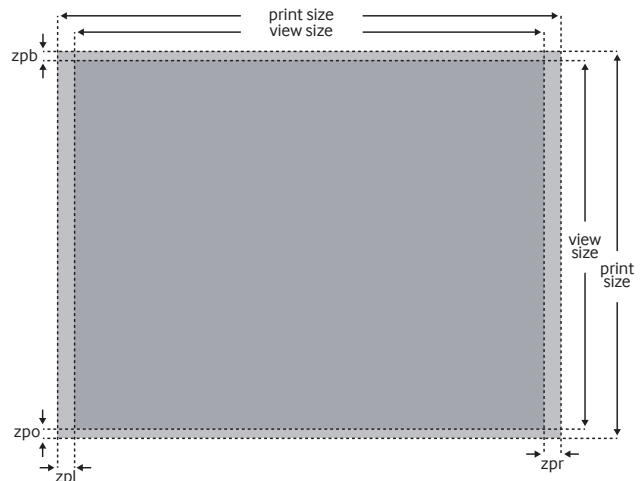

Screen sizes and resolutions

Our portfolio consist of more than 170 digital and conventional screens with various resolutions. By adjusting your campaign to the right specifications you can get the best out of your campaign on every screen. Follow the specifications below. If you need any help contact us via the Account manager

Size code 1080-2

Delivery specification

Submission of artwork

Please submit your artwork as Adobe pdf through our website: <https://artwork.oceanoutdoor.nl/>.

Attention!

Keep the following into account when making your artwork:

Artwork measurements

■ view size ■ print size

NB: Drawing is approximate only and therefore can differ in proportions from the indicated dimensions

Dimensions in mm

| | | | | |
|------------|---|-------|---|------|
| view size | B | 11650 | H | 8860 |
| print size | B | 12104 | H | 9304 |
| zpb | | | H | 222 |
| zpl | B | 227 | | |
| zpr | B | 227 | | |
| zpo | | | H | 222 |