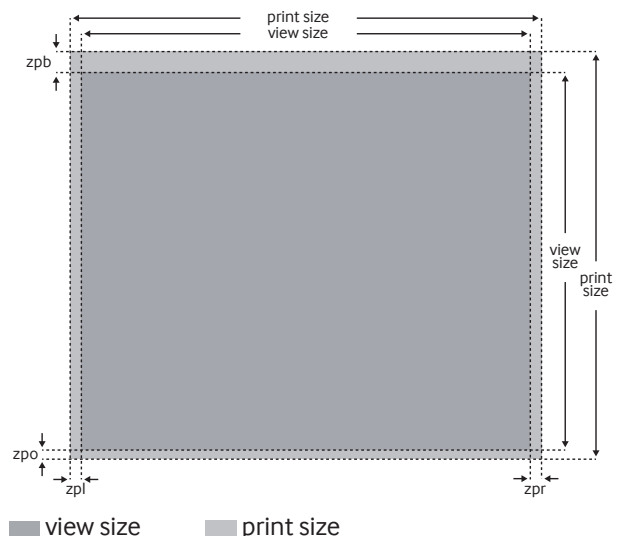

Screen sizes and resolutions

Our portfolio consist of more than 170 digital and conventional screens with various resolutions. By adjusting your campaign to the right specifications you can get the best out of your campaign on every screen. Follow the specifications below. If you need any help contact us via the Account manager

Size code 128-2

Delivery specification

Submission of artwork

Please submit your artwork as Adobe pdf through our website: <https://artwork.oceanoutdoor.nl/>.

Attention!

Keep the following into account when making your artwork:

1. Your background colour / image must have the print size dimensions.
2. Ensure that all text and logos remain within the dimensions.
3. Text must have a font size of 180 pt. (45mm 1:10) Preferably larger.
4. Do not use more than 8 words. Make sure that all text is converted to outlines..
5. Do not use scannable objects in the layout.
6. Make sure that all colours are in CMYK mode (EC range) and enclosed in the PDF.
CMYK Black composition: c86, m85, y79, k100.
PMS colour codes will be used as a reference.
7. Transparency must be flattened.
8. Do not use printer marks (for example crop marks, bleed marks and colour bars) in the artwork.
9. Save/export/publish the artwork as PDF with preset PDF/X1-a:2001 or use the Adobe Joboptions.
10. File size maximum 50 Mb.
11. State the size code (at the top of this page) in the file name.
12. Submit your artwork at least 14 business days prior to the start of the campaign. Later submission results in delay of installation and adds additional costs.
13. Layout resolution scale 1:10 200-300 dpi.
14. No colour combinations / designs that resemble traffic signs.

Artwork measurements

NB: Drawing is approximate only and therefore can differ in proportions from the indicated dimensions

Dimensions in mm

view size	B	11754	H	9883
print size	B	11854	H	10250
zpb			H	317
zpl	B	50		
zpr	B	50		
zpo			H	50