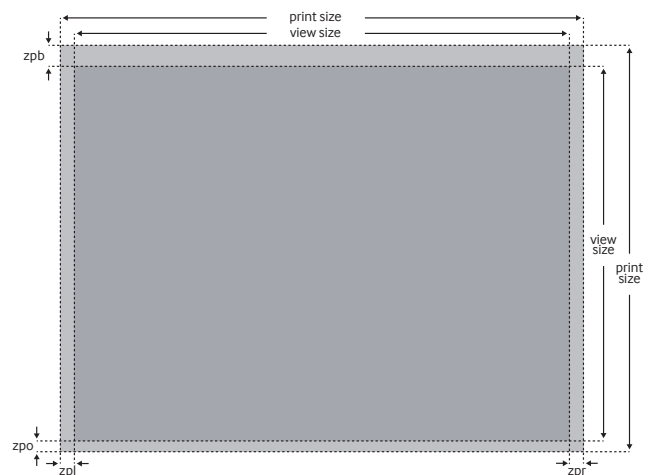

Screen sizes and resolutions

Our portfolio consist of more than 170 digital and conventional screens with various resolutions. By adjusting your campaign to the right specifications you can get the best out of your campaign on every screen. Follow the specifications below. If you need any help contact us via the Account manager

Size code 1895-2

Delivery specification

Submission of artwork

Please submit your artwork as Adobe pdf through our website: <https://artwork.oceanoutdoor.nl/>.

Attention!

Keep the following into account when making your artwork:

1. Your background colour / image must have the print size dimensions.
2. Ensure that all text and logos remain within the dimensions.
3. Text must have a font size of 180 pt. (45mm 1:10) Preferably larger.
4. Do not use more than 8 words. Make sure that all text is converted to outlines..
5. Do not use scannable objects in the layout.
6. Make sure that all colours are in CMYK mode (EC range) and enclosed in the PDF.
CMYK Black composition: c86, m85, y79, k100.
PMS colour codes will be used as a reference.
7. Transparency must be flattened.
8. Do not use printer marks (for example crop marks, bleed marks and colour bars) in the artwork.
9. Save/export/publish the artwork as PDF with preset PDF/X1-a:2001 or use the Adobe Joboptions.
10. File size maximum 50 Mb.
11. State the size code (at the top of this page) in the file name.
12. Submit your artwork at least 14 business days prior to the start of the campaign. Later submission results in delay of installation and adds additional costs.
13. Layout resolution scale 1:10 200-300 dpi.
14. No colour combinations / designs that resemble traffic signs.

Artwork measurements

■ view size ■ print size

NB: Drawing is approximate only and therefore can differ in proportions from the indicated dimensions

Dimensions in mm

view size	B	15574	H	11784
print size	B	15604	H	12114
zpb			H	315
zpl	B	15		
zpr	B	15		
zpo			H	15