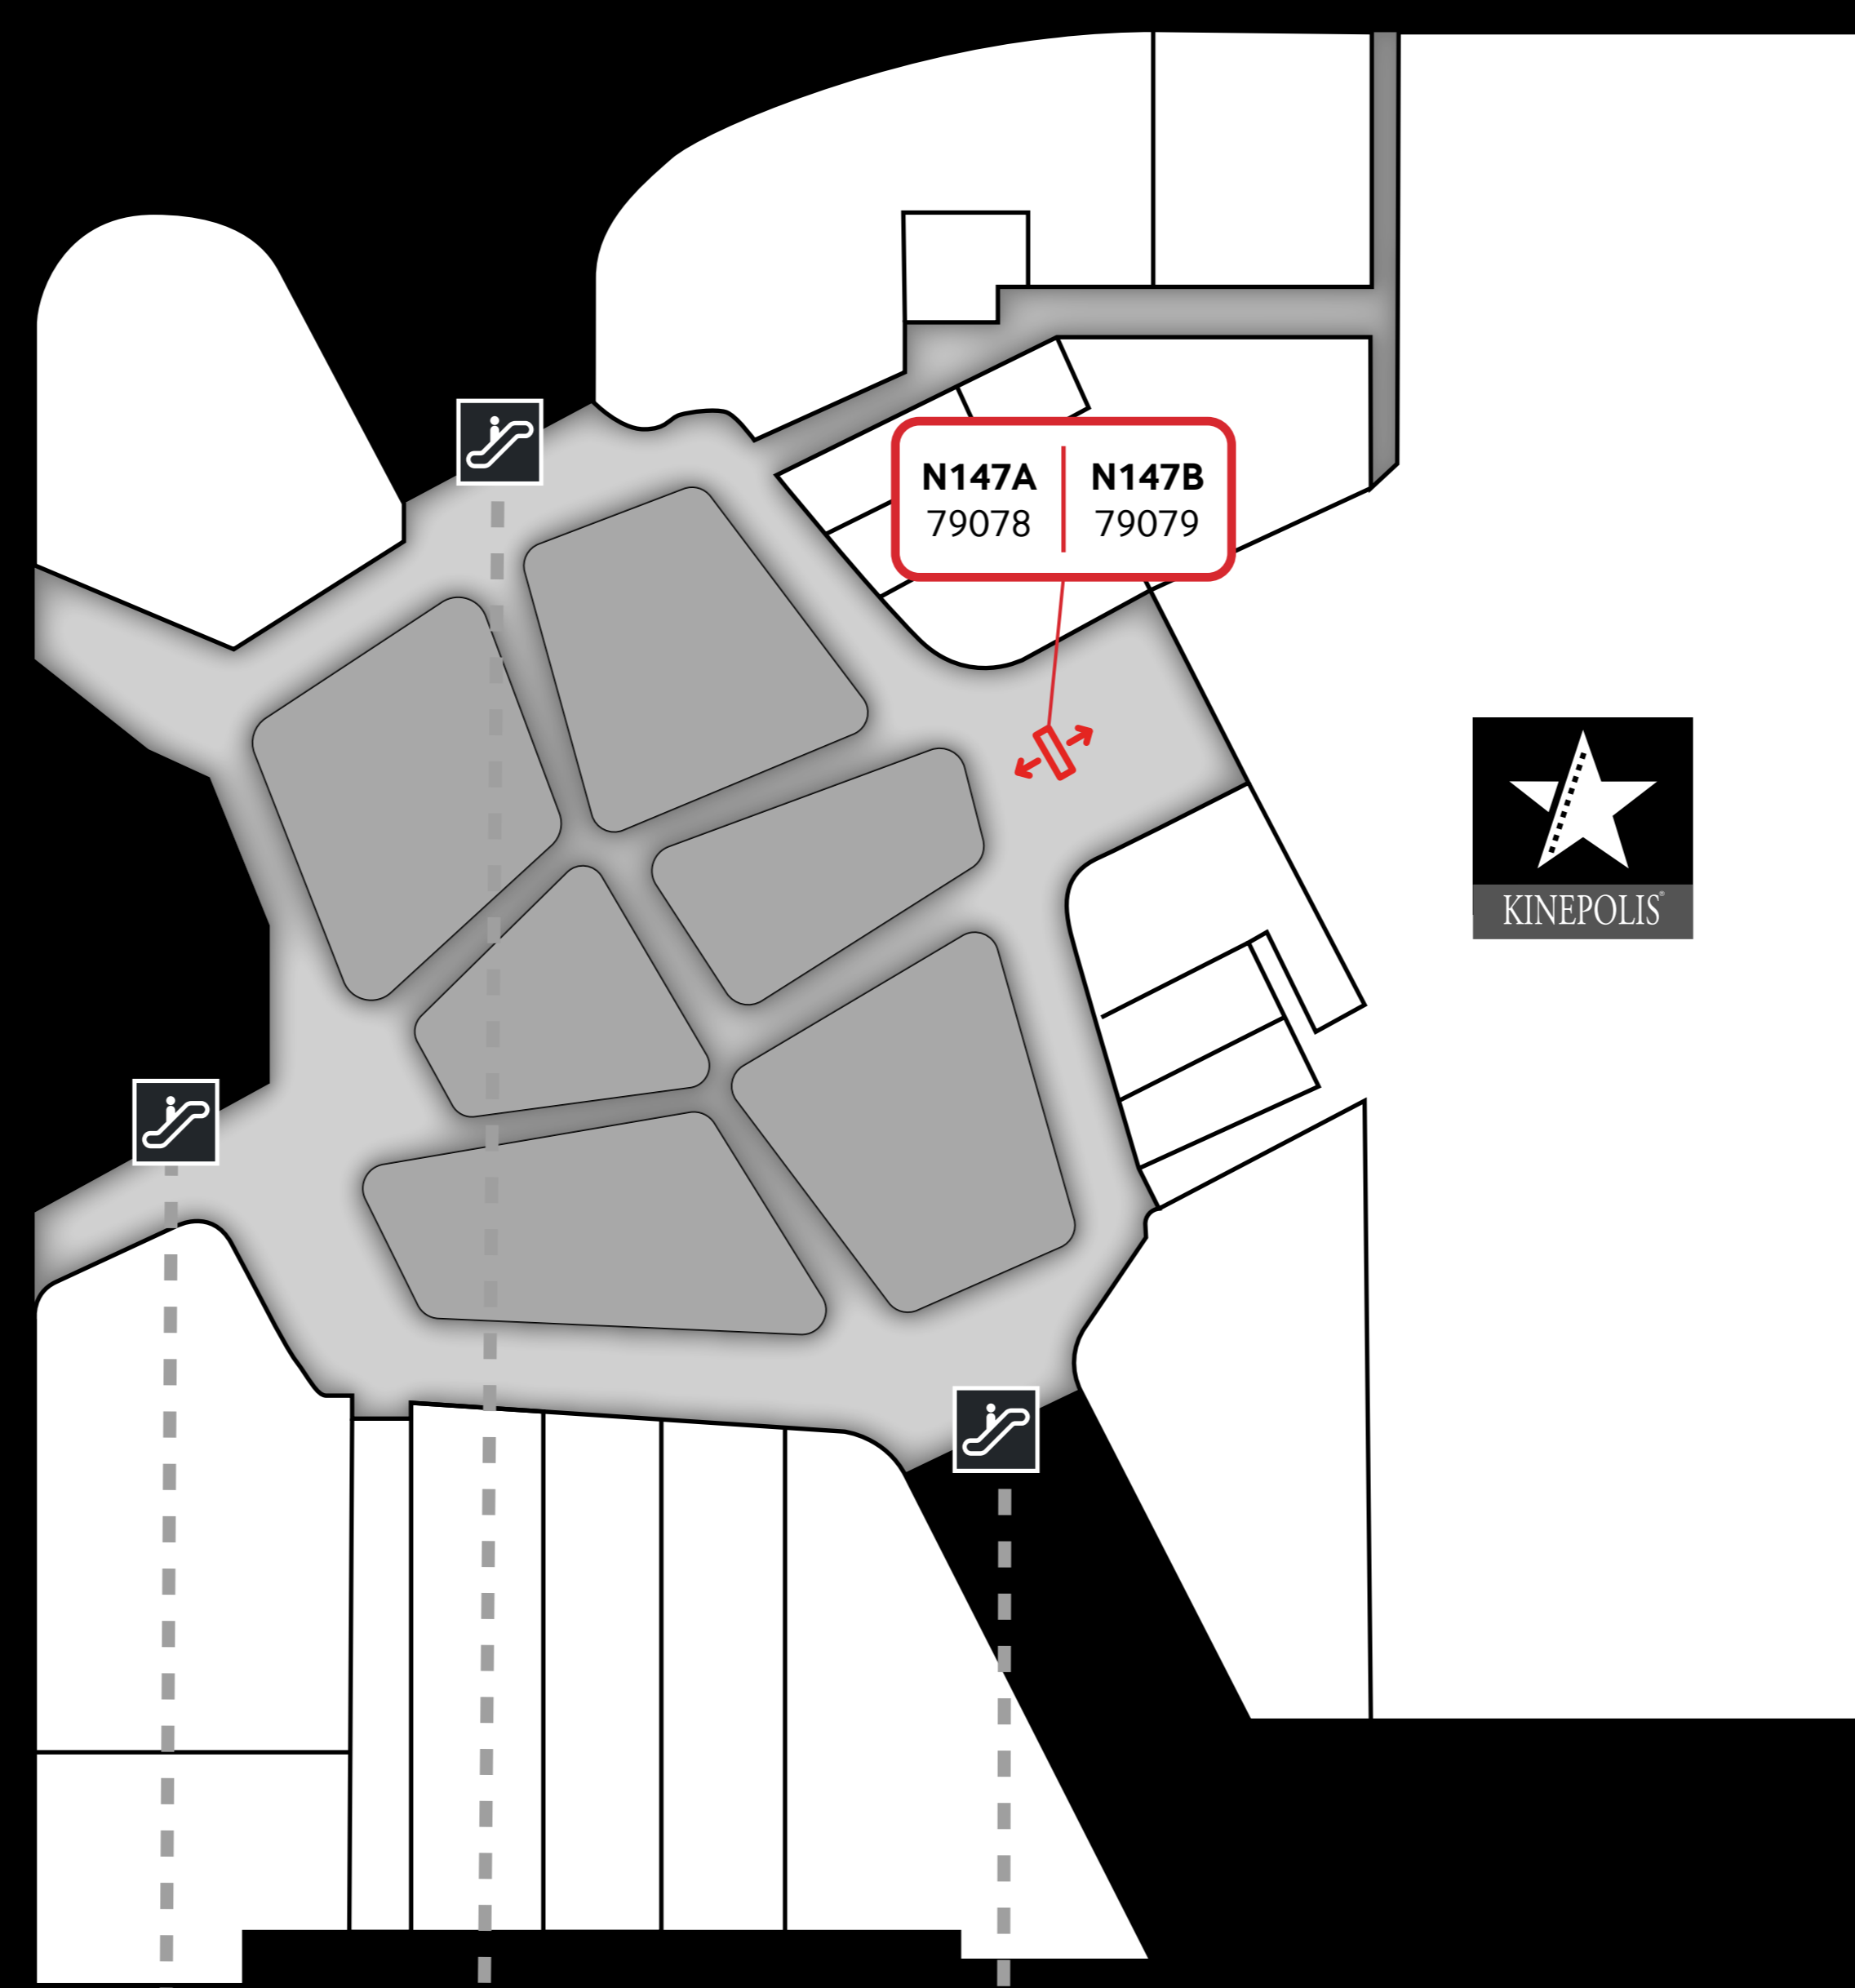

WESTFIELD THE MALL OF THE NETHERLANDS

1

Legend

- ↔ Entrance
- ⬆️⬆️ Elevator
- P Car parking
- ↘ Escalator
- Screen orientation
- ↔️ Double sided screen orientation
- ↻ Double sided rotating screen

0