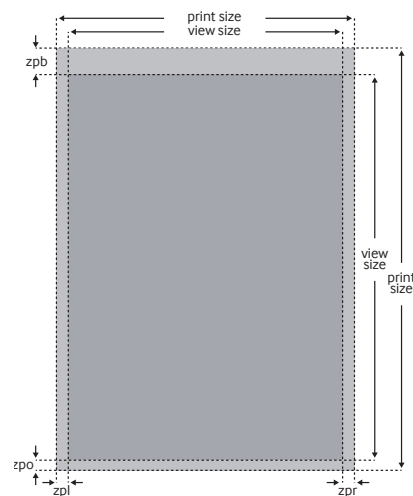

Screen sizes and resolutions

Our portfolio consist of more than 170 digital and conventional screens with various resolutions. By adjusting your campaign to the right specifications you can get the best out of your campaign on every screen. Follow the specifications below. If you need any help contact us via the Account manager

Size code 107-1

Delivery specification

Submission of artwork

Please submit your artwork as Adobe pdf through our website: <https://artwork.oceanoutdoor.nl/>.

Attention!

Keep the following into account when making your artwork:

Artwork measurements

■ view size ■ print size

NB: Drawing is approximate only and therefore can differ in proportions from the indicated dimensions

Dimensions in mm

| | | | | |
|------------|---|------|---|-------|
| view size | B | 8584 | H | 11874 |
| print size | B | 8614 | H | 12204 |
| zpb | | | H | 315 |
| zpl | B | 15 | | |
| zpr | B | 15 | | |
| zpo | | | H | 15 |