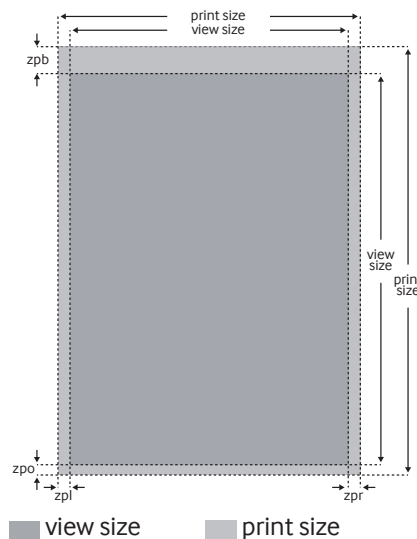

Screen sizes and resolutions

Our portfolio consist of more than 170 digital and conventional screens with various resolutions. By adjusting your campaign to the right specifications you can get the best out of your campaign on every screen. Follow the specifications below. If you need any help contact us via the Account manager

Size code 194-1

Delivery specification

Submission of artwork

Please submit your artwork as Adobe pdf through our website: <https://artwork.oceanoutdoor.nl/>.

Attention!

Keep the following into account when making your artwork:

1. Your background colour / image must have the print size dimensions.
2. Ensure that all text and logos remain within the dimensions.
3. Text must have a font size of 180 pt. (45mm 1:10) Preferably larger.
4. Do not use more than 8 words. Make sure that all text is converted to outlines..
5. Do not use scannable objects in the layout.
6. Make sure that all colours are in CMYK mode (EC range) and enclosed in the PDF.
CMYK Black composition: c86, m85, y79, k100.
PMS colour codes will be used as a reference.
7. Transparency must be flattened.
8. Do not use printer marks (for example crop marks, bleed marks and colour bars) in the artwork.
9. Save/export/publish the artwork as PDF with preset PDF/X1-a:2001 or use the Adobe Joboptions.
10. File size maximum 50 Mb.
11. State the size code (at the top of this page) in the file name.
12. Submit your artwork at least 14 business days prior to the start of the campaign. Later submission results in delay of installation and adds additional costs.
13. Layout resolution scale 1:10 200-300 dpi.
14. No colour combinations / designs that resemble traffic signs.

Artwork measurements

NB: Drawing is approximate only and therefore can differ in proportions from the indicated dimensions

Dimensions in mm

view size	B	11625	H	14844
print size	B	11655	H	14974
zpb			H	115
zpl	B	15		
zpr	B	15		
zpo			H	15