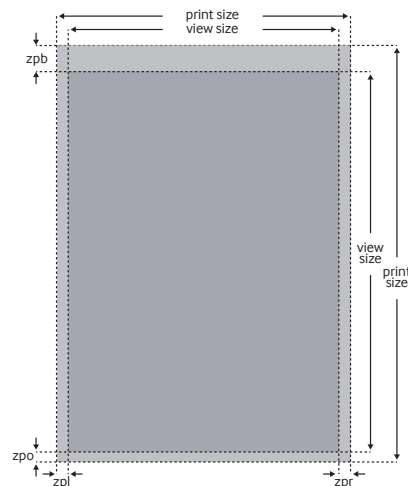

Screen sizes and resolutions

Our portfolio consist of more than 170 digital and conventional screens with various resolutions. By adjusting your campaign to the right specifications you can get the best out of your campaign on every screen. Follow the specifications below. If you need any help contact us via the Account manager

Size code 60-1

Delivery specification

Submission of artwork

Please submit your artwork as Adobe pdf through our website: <https://artwork.oceanoutdoor.nl/>.

Attention!

Keep the following into account when making your artwork:

1. Your background colour / image must have the print size dimensions.
2. Ensure that all text and logos remain within the dimensions.
3. Text must have a font size of 180 pt. (45mm 1:10) Preferably larger.
4. Do not use more than 8 words. Make sure that all text is converted to outlines..
5. Do not use scannable objects in the layout.
6. Make sure that all colours are in CMYK mode (EC range) and enclosed in the PDF.
CMYK Black composition: c86, m85, y79, k100.
PMS colour codes will be used as a reference.
7. Transparency must be flattened.
8. Do not use printer marks (for example crop marks, bleed marks and colour bars) in the artwork.
9. Save/export/publish the artwork as PDF with preset PDF/X1-a:2001 or use the Adobe Joboptions.
10. File size maximum 50 Mb.
11. State the size code (at the top of this page) in the file name.
12. Submit your artwork at least 14 business days prior to the start of the campaign. Later submission results in delay of installation and adds additional costs.
13. Layout resolution scale 1:10 200-300 dpi.
14. No colour combinations / designs that resemble traffic signs.

Artwork measurements

■ view size ■ print size

NB: Drawing is approximate only and therefore can differ in proportions from the indicated dimensions

Dimensions in mm

view size	B	6404	H	8888
print size	B	6434	H	9104
zpb			H	201
zpl	B	15		
zpr	B	15		
zpo			H	15