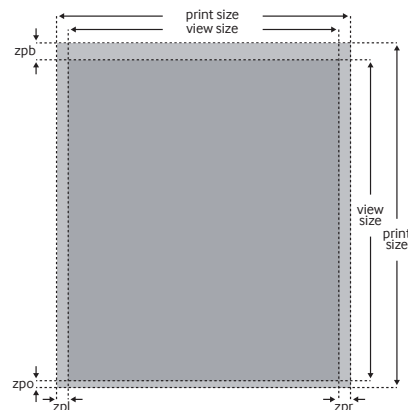

Screen sizes and resolutions

Our portfolio consist of more than 170 digital and conventional screens with various resolutions. By adjusting your campaign to the right specifications you can get the best out of your campaign on every screen. Follow the specifications below. If you need any help contact us via the Account manager

Size code 73-1

Delivery specification

Submission of artwork

Please submit your artwork as Adobe pdf through our website: <https://artwork.oceanoutdoor.nl/>.

Attention!

Keep the following into account when making your artwork:

1. Your background colour / image must have the print size dimensions.
2. Ensure that all text and logos remain within the dimensions.
3. Text must have a font size of 180 pt. (45mm 1:10) Preferably larger.
4. Do not use more than 8 words. Make sure that all text is converted to outlines..
5. Do not use scannable objects in the layout.
6. Make sure that all colours are in CMYK mode (EC range) and enclosed in the PDF.
CMYK Black composition: c86, m85, y79, k100.
PMS colour codes will be used as a reference.
7. Transparency must be flattened.
8. Do not use printer marks (for example crop marks, bleed marks and colour bars) in the artwork.
9. Save/export/publish the artwork as PDF with preset PDF/X1-a:2001 or use the Adobe Joboptions.
10. File size maximum 50 Mb.
11. State the size code (at the top of this page) in the file name.
12. Submit your artwork at least 14 business days prior to the start of the campaign. Later submission results in delay of installation and adds additional costs.
13. Layout resolution scale 1:10 200-300 dpi.
14. No colour combinations / designs that resemble traffic signs.

Artwork measurements

■ view size ■ print size

NB: Drawing is approximate only and therefore can differ in proportions from the indicated dimensions

Dimensions in mm

view size	B	7600	H	8970
print size	B	7950	H	9320
zpb			H	200
zpl	B	175		
zpr	B	175		
zpo			H	150